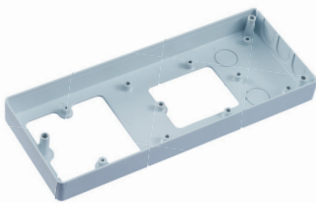

Fan Regulator Board

QTY/ PACK	CAT. NOS	WXH (mm)	COLOR
50	IPFRB 410	97 x 225	W