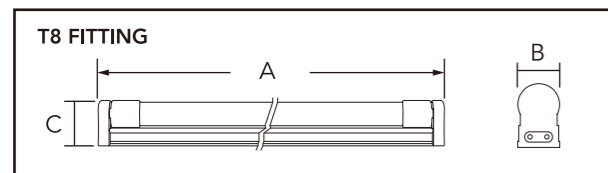

LED T8 FITTING

Code	Voltage	Power (W)	Lumen(lm) 3000/4000/6500K	Base	Size (mm)	Packing QTY (pcs/CTN)
T8H06 9W	AC90-265V	9	700/750/800	G13	A590×B30×C45	20
T8H12 18W	AC90-265V	18	1350/1400/1500	G13	A1200×B30×C45	20

Code	Voltage	Power (W)	Lumen(lm) 3000/4000/6500K	Base	Size (mm)	Packing QTY (pcs/CTN)
T8M06 9W	AC90-265V	9	650/700/750	G13	A610×B30×C50	20
T8M12 18W	AC90-265V	18	1450/1500/1600	G13	A1220×B30×C50	20
T8M12 22W	AC90-265V	22	1800/2000/2000	G13	A1220×B30×C50	20

Code	Voltage	Power (W)	Lumen(lm) 3000/4000/6500K	Base	Size (mm)	Packing QTY (pcs/CTN)
T8V06 9W	AC180-265V	9	700/750/800	G13	A610×B30×C50	20
T8V12 18W	AC180-265V	18	1600/1700/1800	G13	A1220×B30×C50	20
T8V12 22W	AC180-265V	22	1750/1850/2000	G13	A1220×B30×C50	20