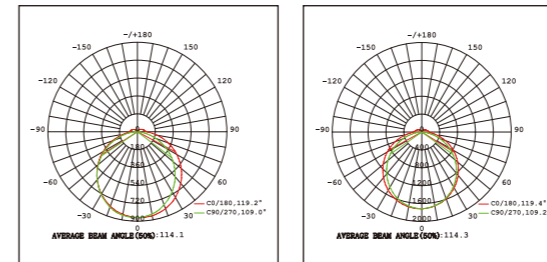

Code	Voltage	Power (W)	Lumen(lm) 3000/4000/6500K	IP	Size (mm)	Packing QTY (pcs/CTN)
FSB189-27	AC90-265V	27	2485/2565/2565	IP20	595x75x25	25
FSB189-54	AC90-265V	54	4985/5130/5130	IP20	1195x75x25	25

27W

54W